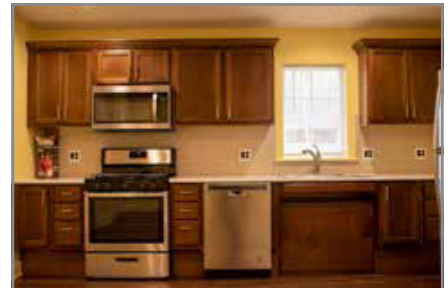

GROUP HOME FOR ARC OF UNION COUNTY

WESTFIELD, UNION COUNTY, NEW JERSEY

This Group Home for the ARC of Union County, in Westfield, NJ is a four-bedroom group home, one of two in Westfield constructed in 2019. These homes were designed for senior residents of the ARC Community so they could remain in their homes.

- Services: Schematic Design, Contract Documents, Bidding and Contract Administration.
- Construction: New Construction of a one-story, four bedroom group home that is barrier-free accessible and utilizes a paint scheme that addresses sensory and memory issues for aging residents.
- Total Project Costs: \$825,000.00